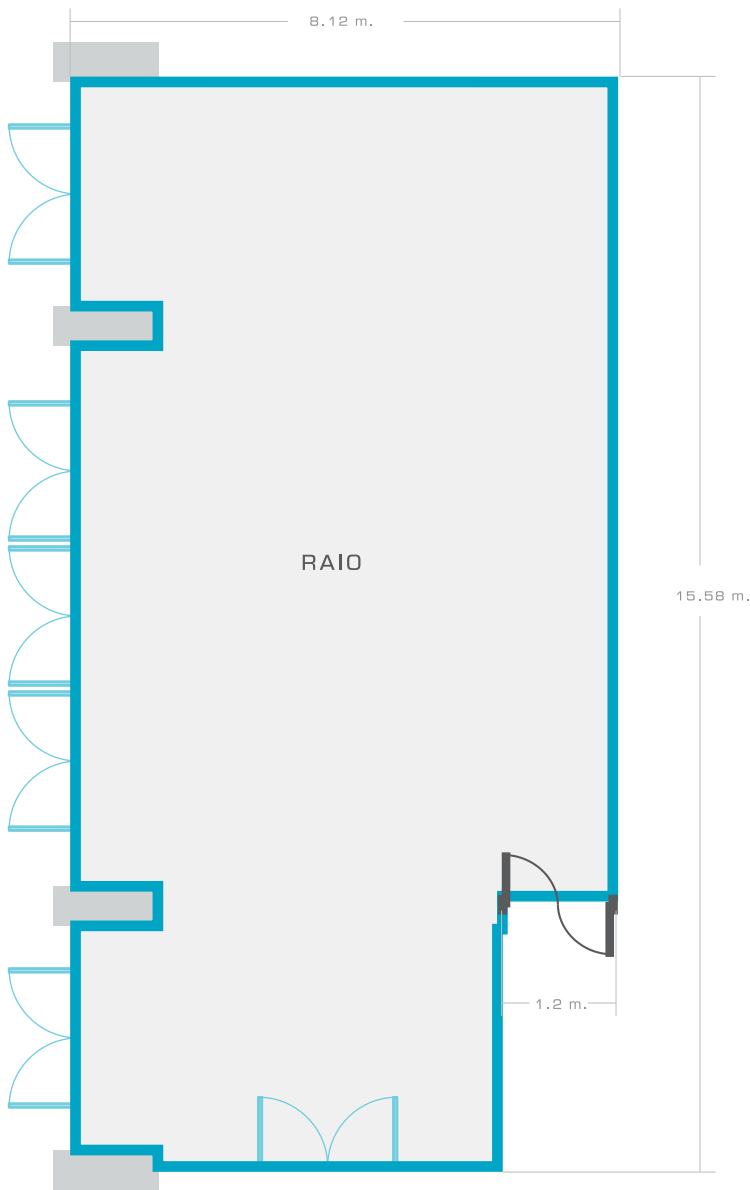

RAIO

Function Room	Area [sqm.]	Height [m.]	U-Shape	Theatre	Boardroom	Classroom	Cabaret	Banquet	Cocktail
RAIO	125	4.50	33	108	30	51	36	60	80