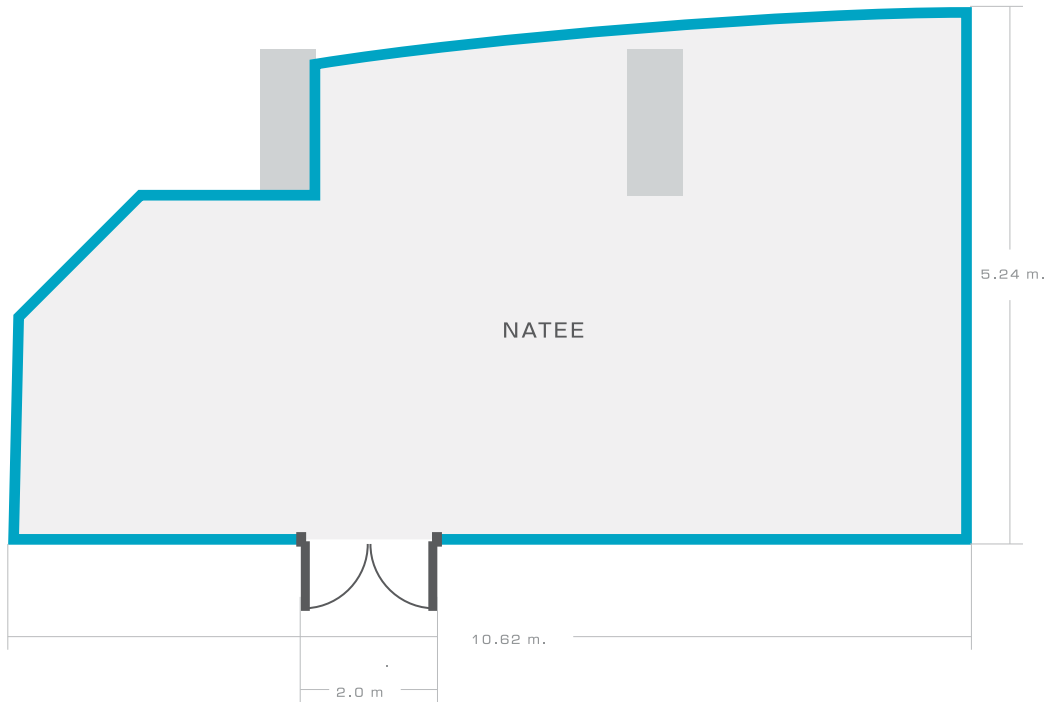

NATEE

Function Room	Area [sqm.]	Height [m.]	U-Shape	Theatre	Boardroom	Classroom	Cabaret	Banquet	Cocktail
NATEE	53	2.70	15	30	12	24	14	20	30