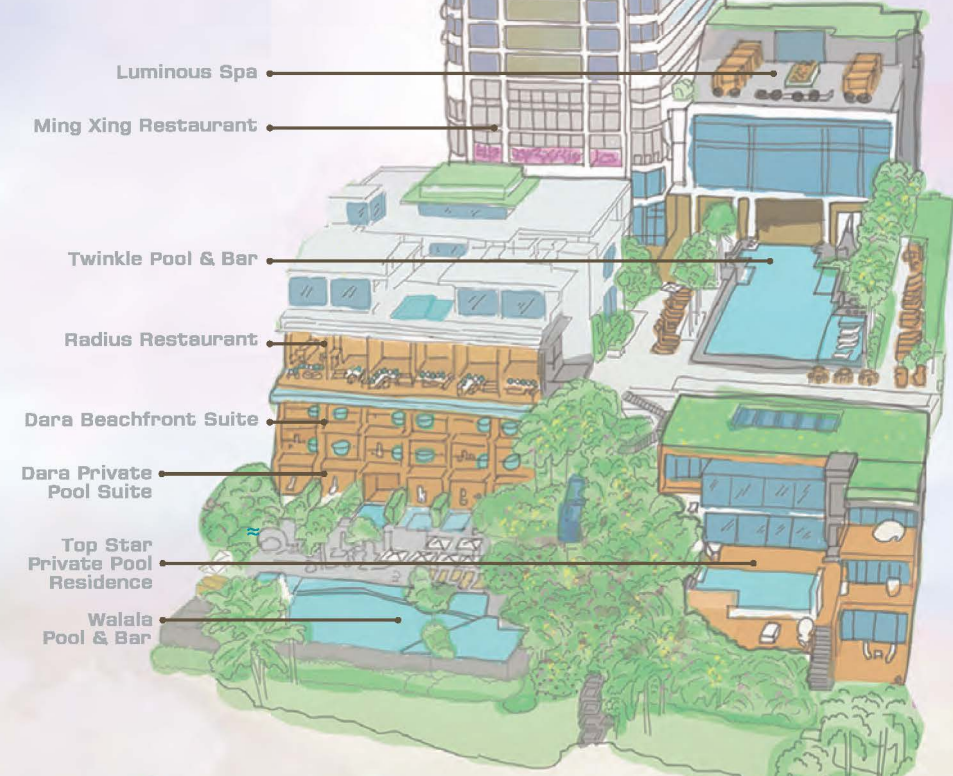

- Top Star Duplex Suite
- Duplex Terrace Suite
- Duplex Suite
- Family Suite
- Junior Family Suite
- Dara Suite
- Dara Deluxe Room
- Deluxe Terrace Room
- Deluxe Corner Room
- Deluxe Room
- Dara Club Lounge

- OUR FACILITIES :**
- Private beach
 - 2 swimming pools
 - 2 restaurants
 - 3 bars
 - Cafe
 - Luminous Spa
 - Fitness room
 - Kid's club
 - Dara Club Lounge

 @CAPEDARA

 CAPEDARA #capedaresort

 CAPEDARAPATTAYA