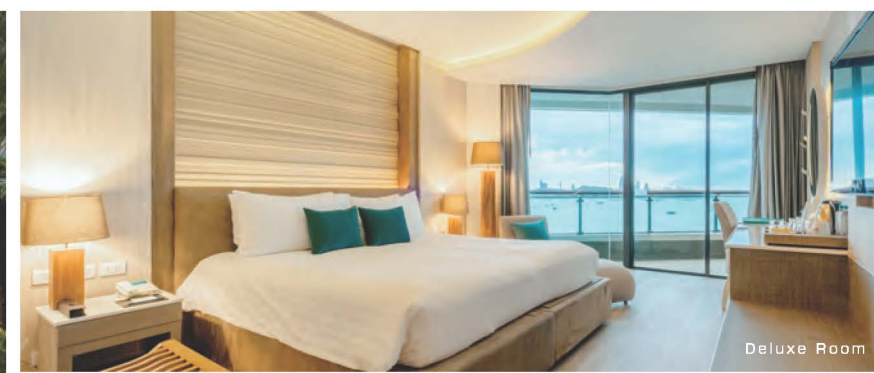

ROOM AMENITIES :

- Sea-view bedroom
- Free Wi-Fi
- Complimentary mini-bar and drinking water
- Bathroom toiletries, bathrobes, and slippers
- IDD Telephones
- Working desk
- Electronic safety box
- Iron and ironing board available upon request
- Furnished balcony
- Welcome drink
- Coffee & Tea making facilities
- Hair dryer
- Beach sandals
- LED TV
- Daybed
- Compact refrigerator
- Pillow menu available upon request

Check-in / Check-out : Check-in time from 15:00 hrs. | Check-out time before 12:00 hrs.