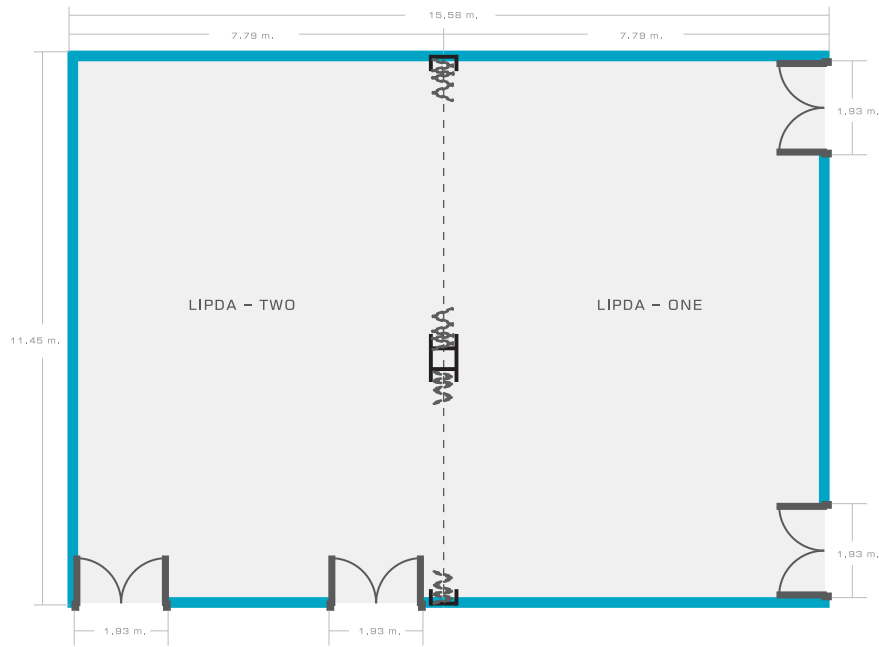

LIPDA

Function Room	Area [sqm.]	Height [m.]	U-Shape	Theatre	Boardroom	Classroom	Cabaret	Banquet	Cocktail
LIPDA	177	2.50	30	180	25	84	49	70	150
LIPDA - ONE	88	2.50	25	90	18	40	21	30	80
LIPDA - TWO	89	2.50	25	90	18	40	21	30	80