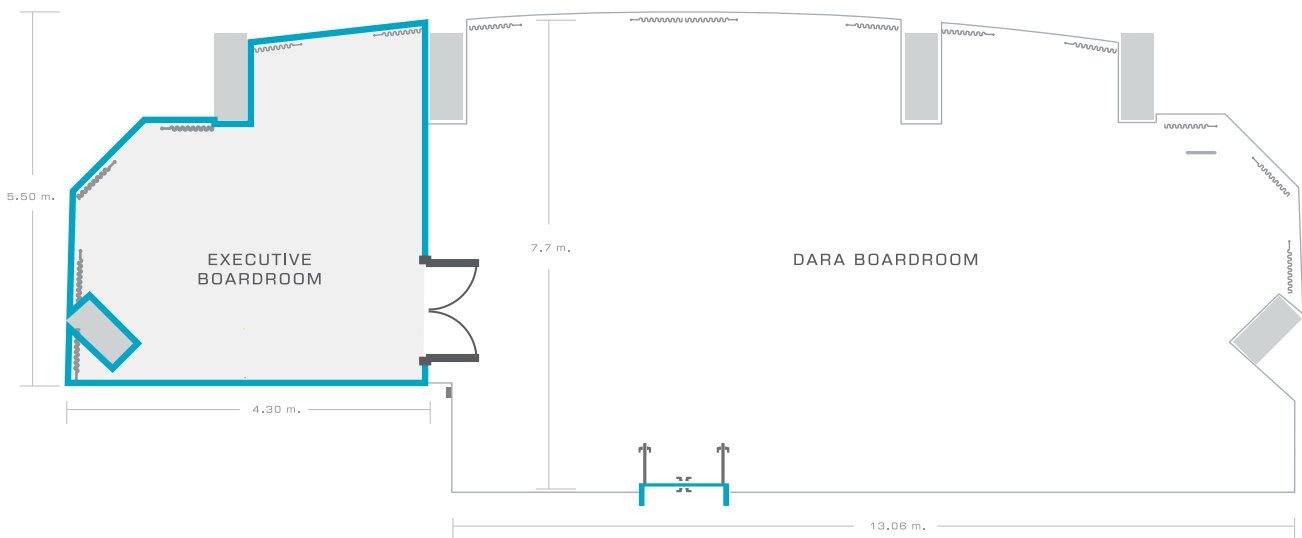

DARA BOARDROOM & EXECUTIVE BOARDROOM

Function Room	Area [sqm.]	Height [m.]	U-Shape	Theatre	Boardroom	Classroom	Cabaret	Banquet	Cocktail
DARA BOARDROOM	101	2.20	30	80	27	36	30	50	70

Function Room	Area [sqm.]	Height [m.]	Boardroom
EXECUTIVE BOARDROOM	22	2.20	10